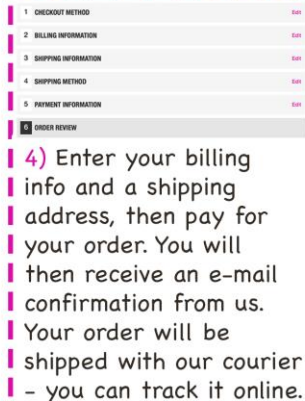

4) Enter your billing info and a shipping address, then pay for your order. You will then receive an e-mail confirmation from us. Your order will be shipped with our courier - you can track it online.

Please place your order before **Monday the 20th July** for guaranteed delivery before back to school.

LOTHIAN SCHOOLWEAR

Providing School Uniform Across West Lothian

POLOS - SWEATSHIRTS - FLEECEES
JACKETS - CARDIGANS - JUMPERS
LEAVERS HOODIES - T-SHIRTS

**NOW SUPPLYING
SIMPSON P.S**

01506 300501 / 07867 913 186

You can order your uniform:

Online ● Via Facebook ● By Email ● Call Us

Find Us On

@lothianschoolwear

hello@lothianschoolwear.co.uk

www.lothianschoolwear.co.uk