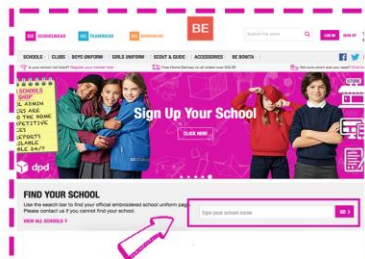

**You can now order Simpson Primary and Nursery uniform from Border Embroideries or Lothian Schoolwear**

**BE SCHOOLWEAR**

Order your school uniform online at

[www.beschoolwear.co.uk](http://www.beschoolwear.co.uk)